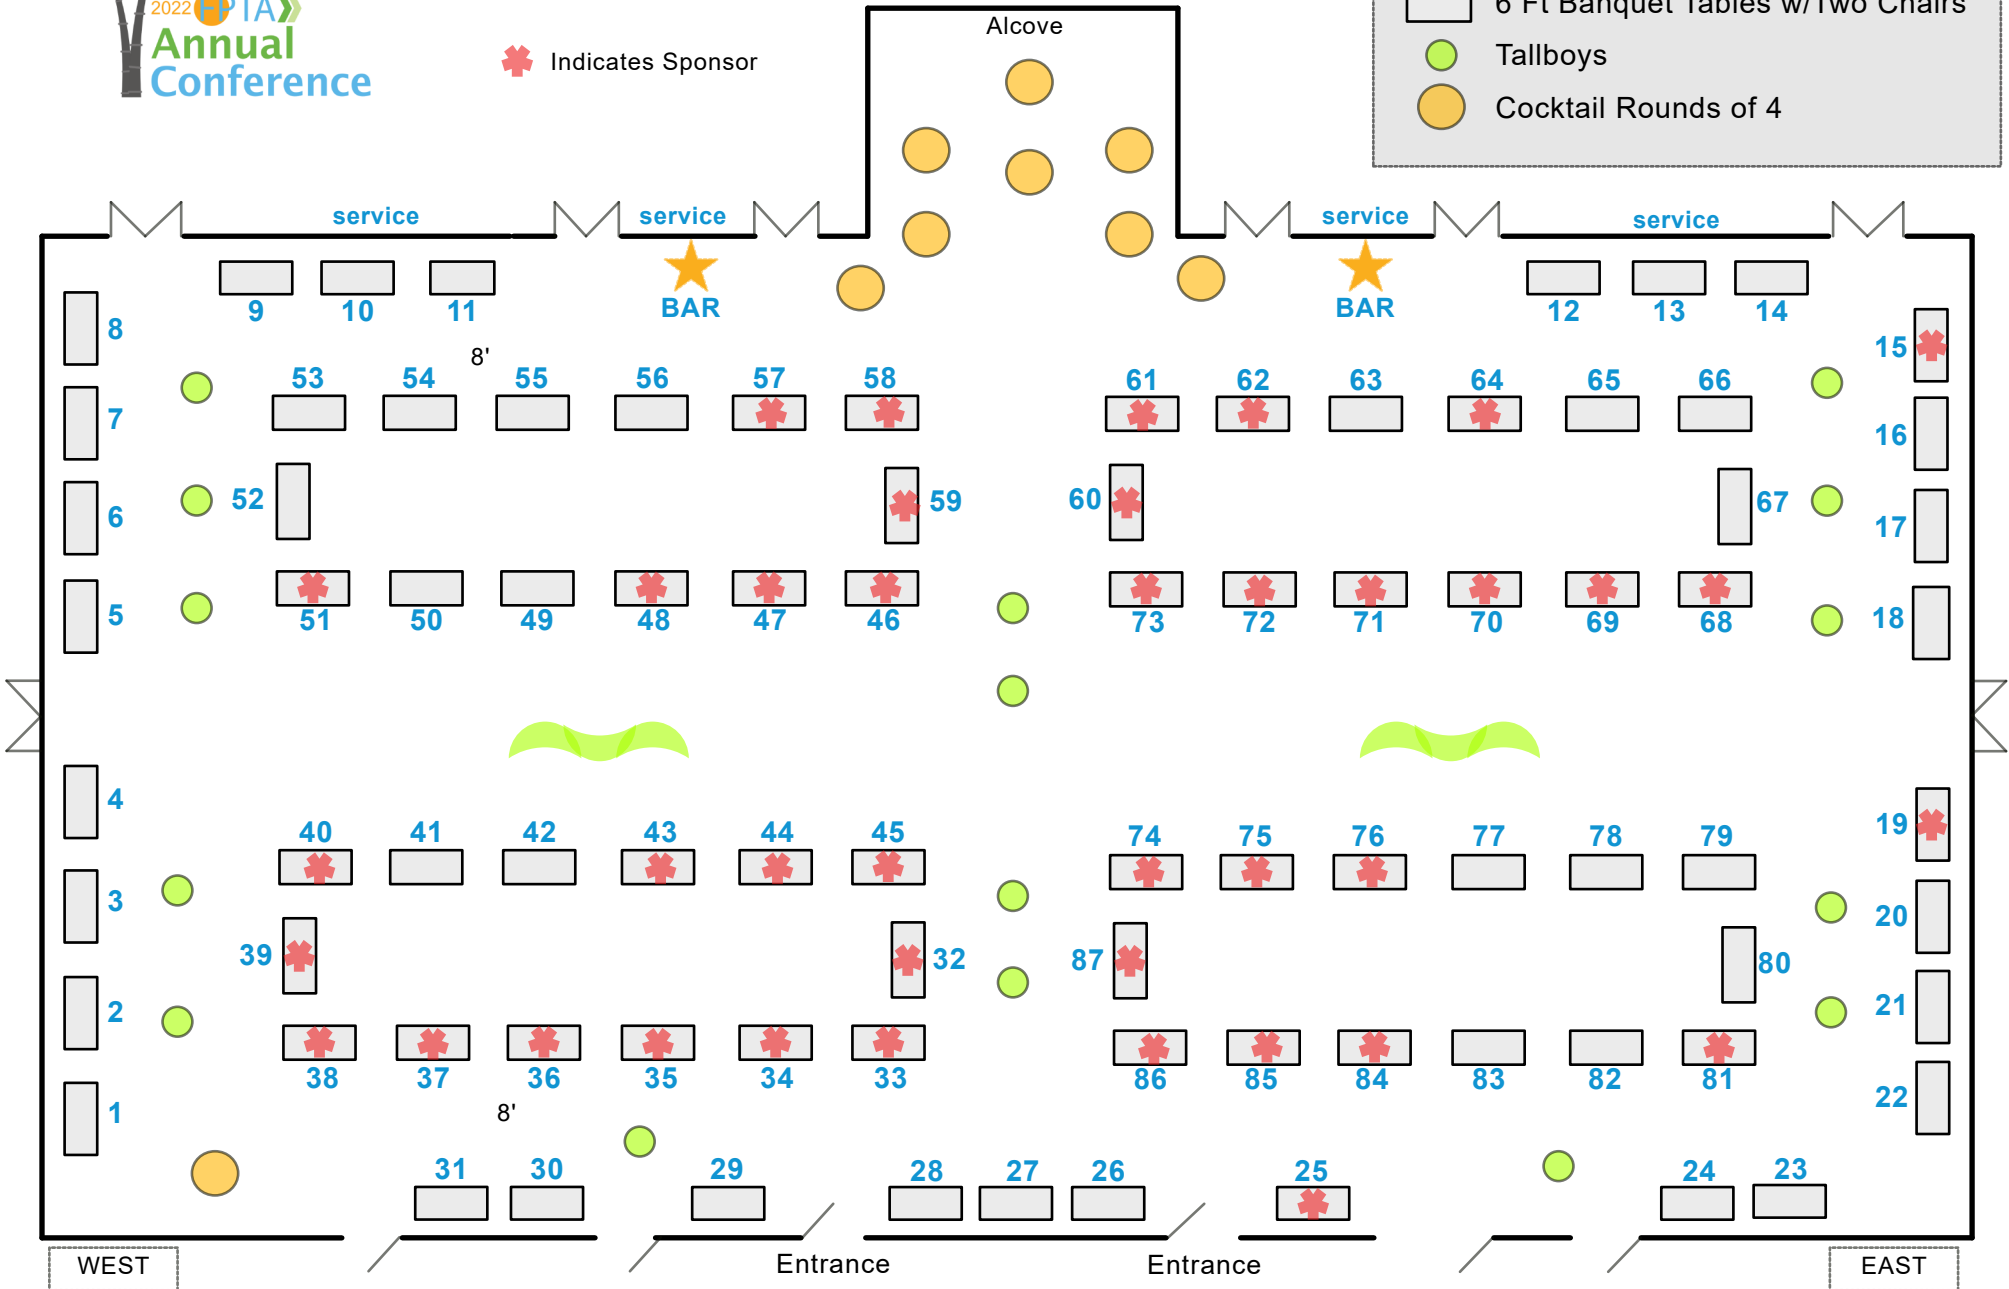

# Royal Palm Ballroom I-VIII

(87) Exhibit Tables

✳ Indicates Sponsor

- 6 Ft Banquet Tables w/Two Chairs
- Tallboys
- Cocktail Rounds of 4

Royal Palm Foyer

## Royal Palm Ballroom I-VIII Exhibit Hall

### FPTA Foyer Exhibits

- F1 - WAVE (added 9/8)
- F2 - ProKel Mobility
- F3 - Seifert Graphics
- F4 - Romaine Electric
- F5 - Collier Area Transit
- F6 - Proterra (GOLD)
- F7 - FL CTD
- F8 - FindaRideFlorida.org
- F9 - LPIP

FPTA General  
Session Orchid  
Rooms & Registration  
Area **This Way----->**

Lobby  
Downstairs