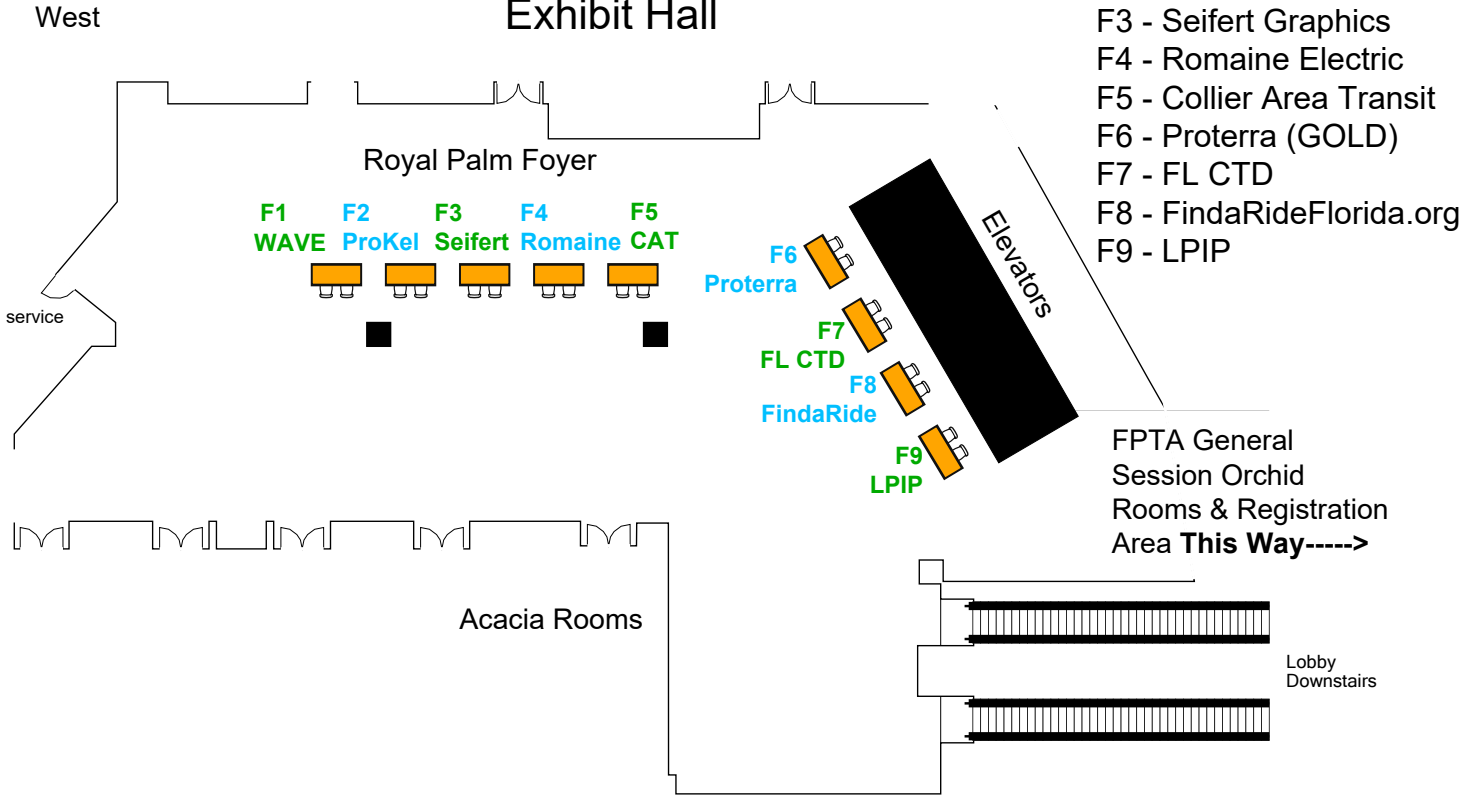

# Royal Palm Ballroom I-VIII

(87) Exhibit Tables

✳ Indicates Sponsor

- 6 Ft Banquet Tables w/Two Chairs
- Tallboys
- Cocktail Rounds of 4

Royal Palm Foyer

## Royal Palm Ballroom I-VIII Exhibit Hall

### FPTA Foyer Exhibits

- F1 - WAVE (added 9/8)
- F2 - ProKel Mobility
- F3 - Seifert Graphics
- F4 - Romaine Electric
- F5 - Collier Area Transit
- F6 - Proterra (GOLD)
- F7 - FL CTD
- F8 - FindaRideFlorida.org
- F9 - LPIP

FPTA General  
Session Orchid  
Rooms & Registration  
Area **This Way----->**

Lobby  
Downstairs