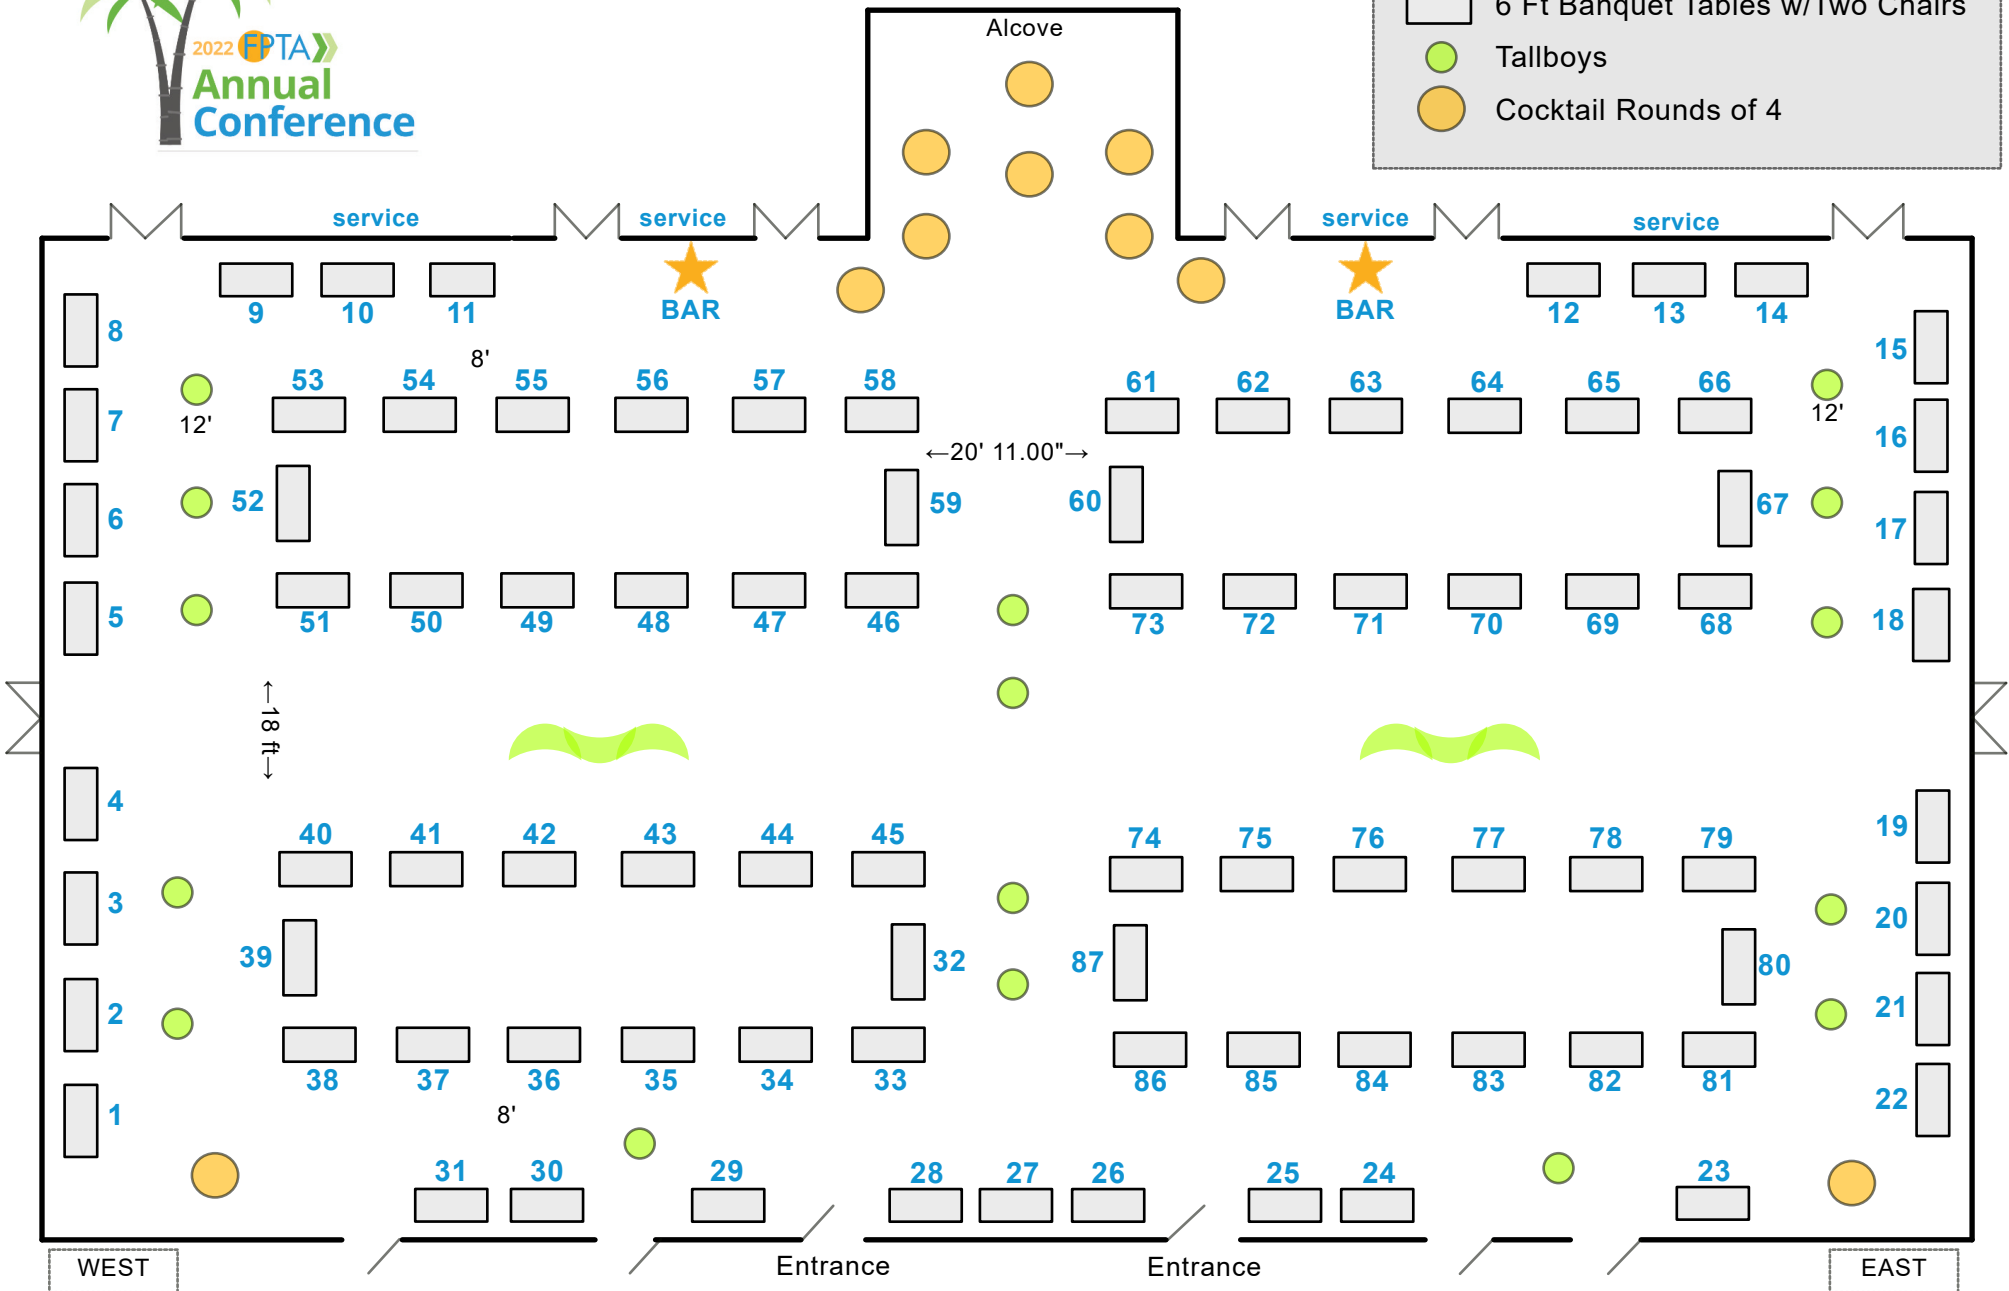

# Royal Palm Ballroom I-VIII

## (87) Exhibit Tables

- 6 Ft Banquet Tables w/Two Chairs
- Tallboys
- Cocktail Rounds of 4

Royal Palm Foyer